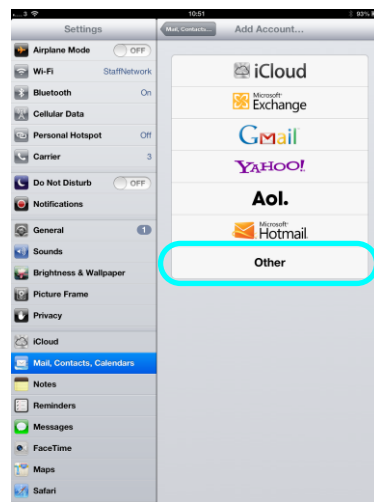

Subscribing to the Chatsmore School Calendar

IOS 6 devices (iPod / iPhone / iPad)

Copy the attached URL

<http://www.google.com/calendar/ical/chathigh.co.uk_0b5h84h9s97q02iefugabuatk0%40group.calendar.google.com/public/basic.ics>

Click the home button.

Tap the 'Settings' App.

Tap 'Mail, Contacts, Calendars'

Tap 'Add Account'