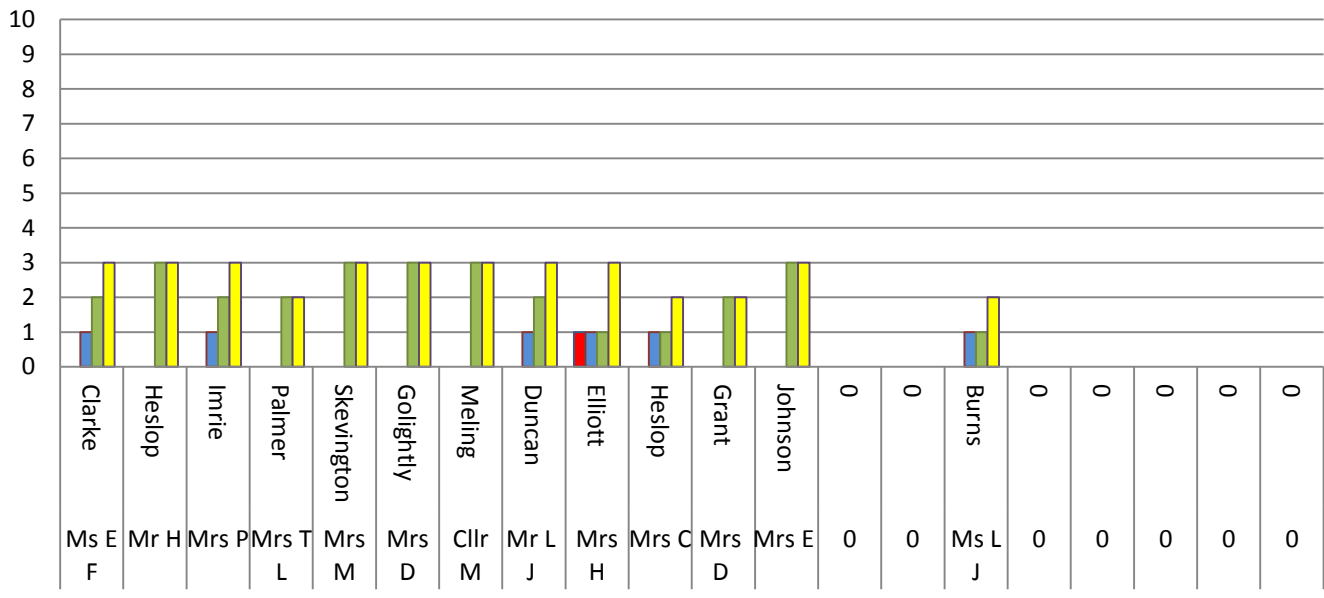

FGB Chart

■ Total Absent
■ Apology
■ Attendance
■ Possible Attendance