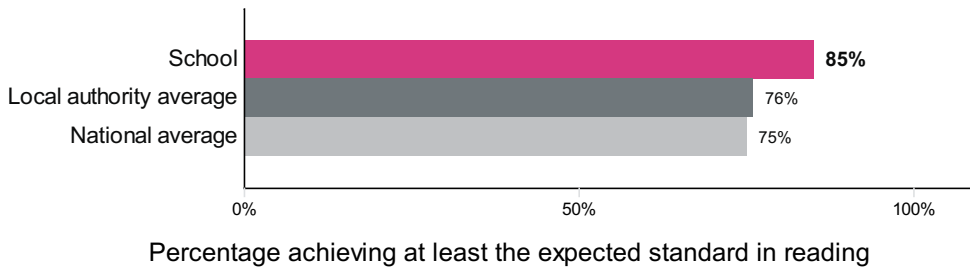

This is the ASP default view

Mill Hill Primary School (URN: 108784)

Key stage 1

This is provisional data for 2017/18. CLA data is not currently available, therefore we are not currently publishing breakdowns of data such as disadvantaged which appeared previously. This information will be included in a later release.

Percentage achieving at least the expected standard in reading

Number of pupils = 61

Percentage achieving greater depth in reading

Number of pupils = 61

Percentage achieving at least the expected standard in writing