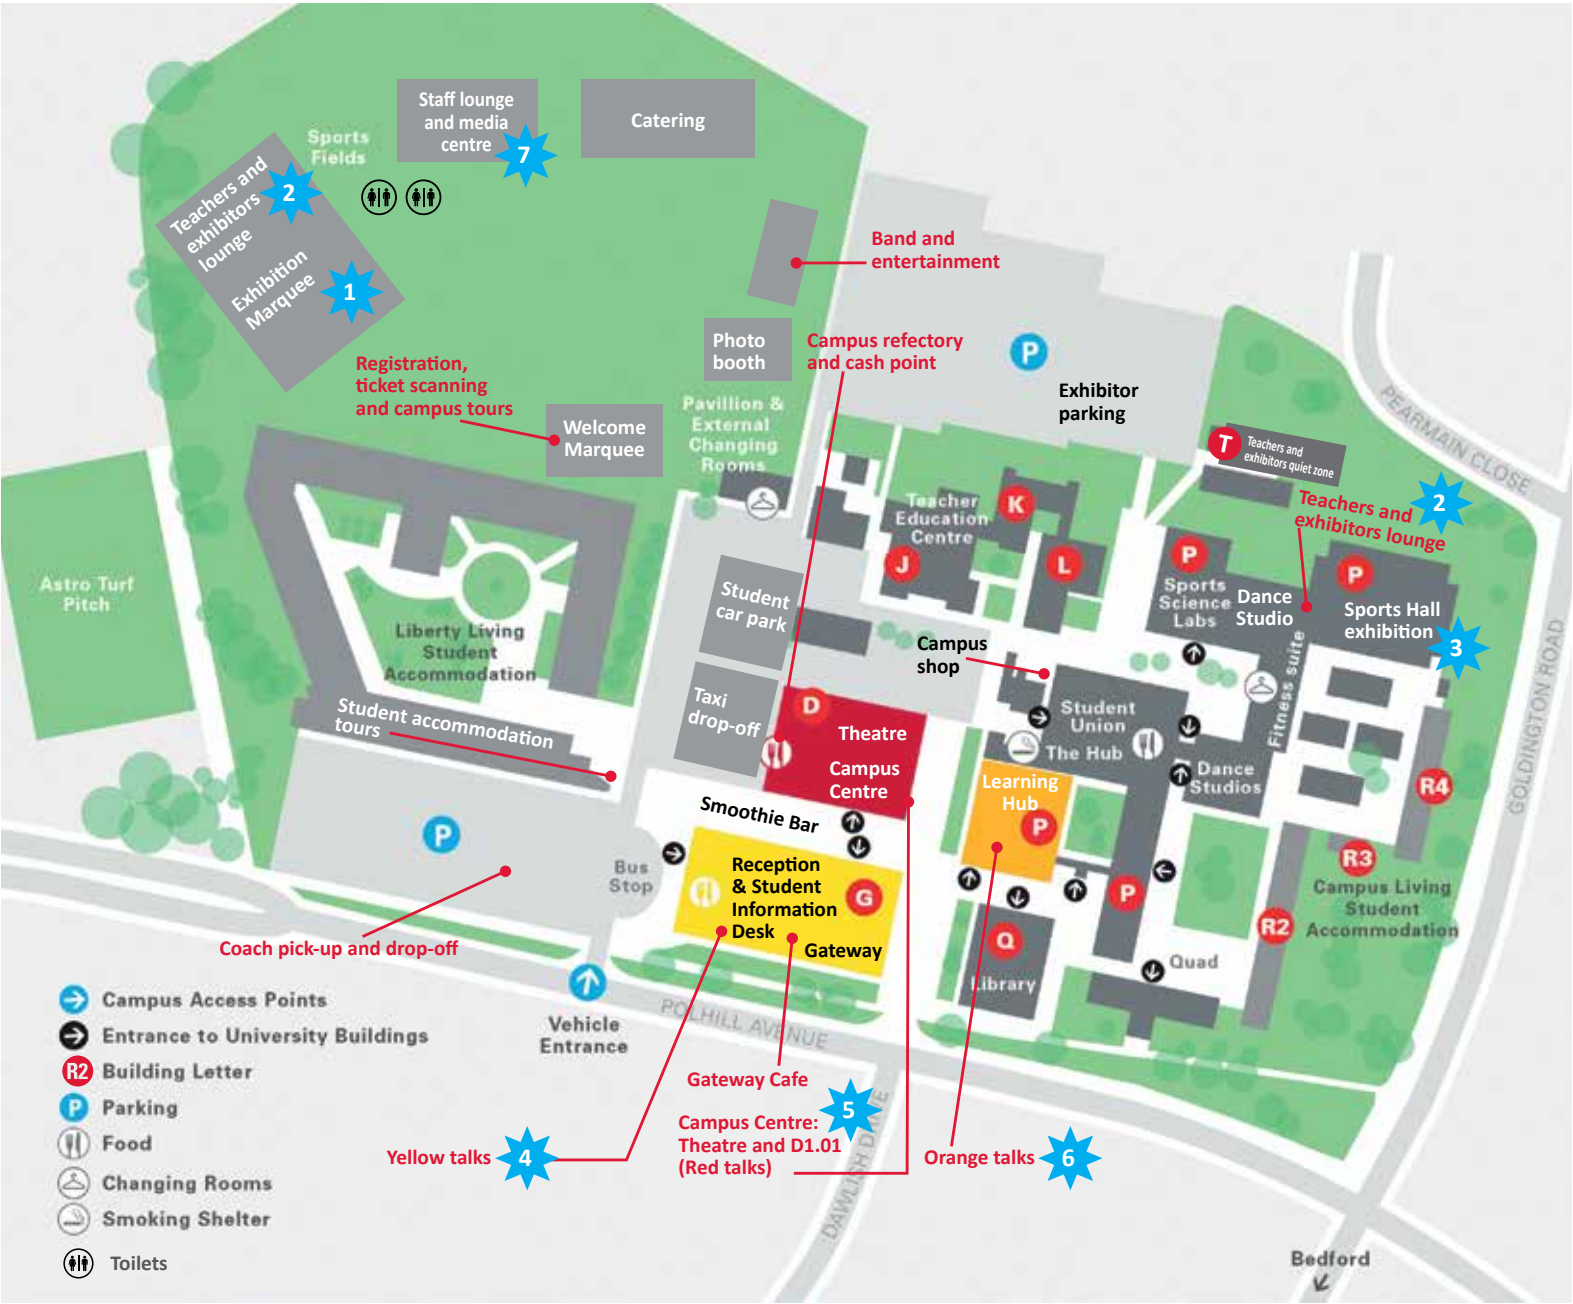

Food and Entertainment

There are different food outlets across campus, including a food court located close to the exhibition marquee. Plus, throughout the day there are performances in the entertainment marquee located towards the rear of the campus. See pages 12 and 13 for a campus map.

Marquee Floor Plan

Sports Hall Floor Plan

*Additional stands (155-160) allocated for late exhibitor registrants

Bedford Campus Map

- Exhibitions and subject talks**
- 1 Exhibition marquee
 - 2 Teachers and exhibitors lounge
 - 3 Sports Hall exhibition
 - 4 Yellow subject talks
 - 5 Red subject talks
 - 6 Orange subject talks
 - 7 Staff lounge and media centre

- D Campus Centre and Theatre
- G Gateway
- J-L Teacher Education Centre
- P Dance Studios and Sports facilities
- Q Library
- R2 Student Accommodation
- R3 The Tower – Student Accommodation
- R4 Student Accommodation
- T Teachers and exhibitors quiet zone