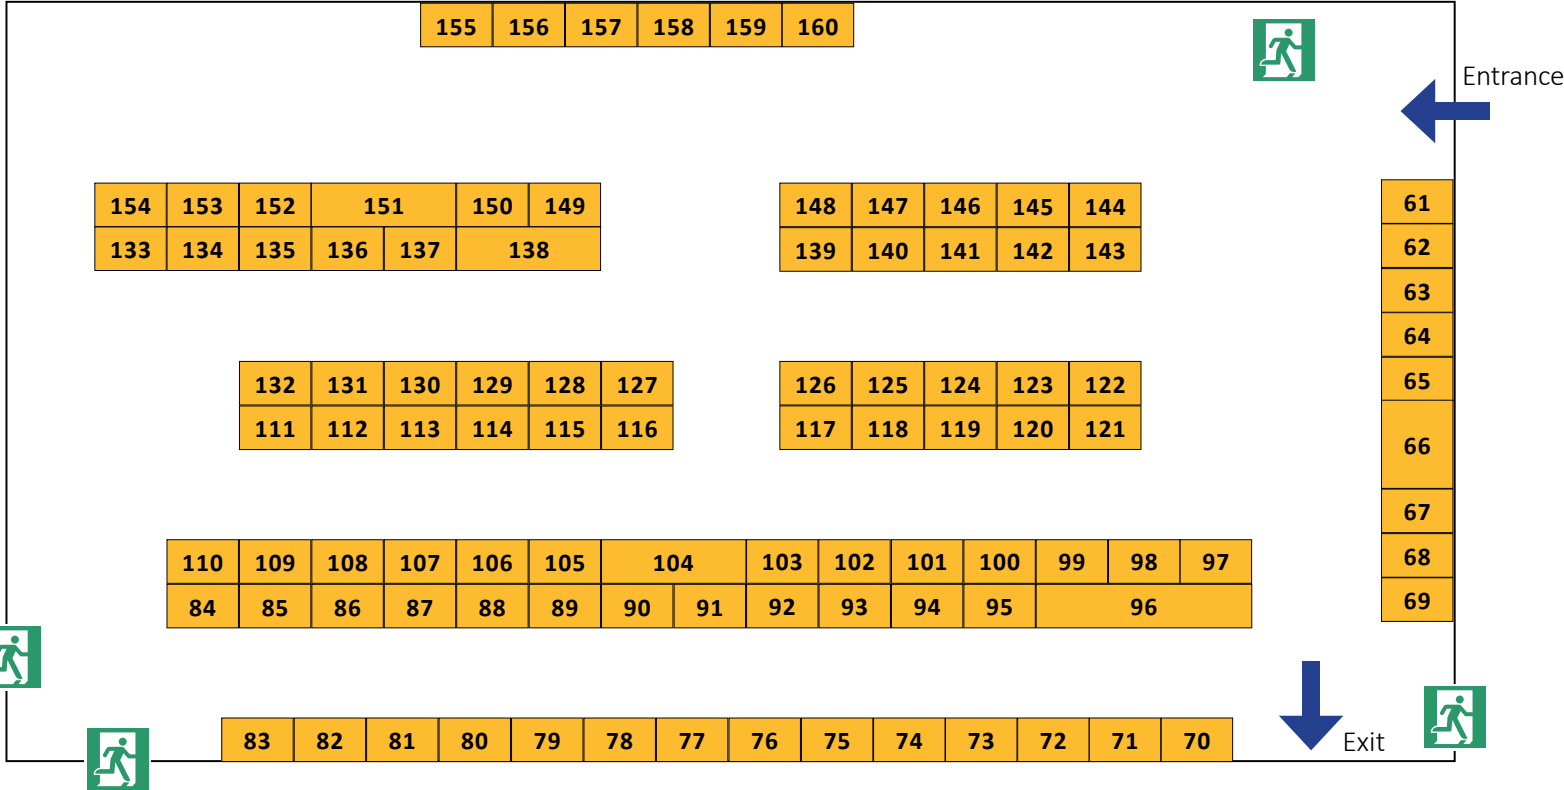

Food and Entertainment

There are different food outlets across campus, including a food court located close to the exhibition marquee. Plus, throughout the day there are performances in the entertainment marquee located towards the rear of the campus. See pages 12 and 13 for a campus map.

Marquee Floor Plan

Sports Hall Floor Plan

*Additional stands (155-160) allocated for late exhibitor registrants

Bedford Campus Map

- Exhibitions and subject talks**
- 1 Exhibition marquee
 - 2 Teachers and exhibitors lounge
 - 3 Sports Hall exhibition
 - 4 Yellow subject talks
 - 5 Red subject talks
 - 6 Orange subject talks
 - 7 Staff lounge and media centre