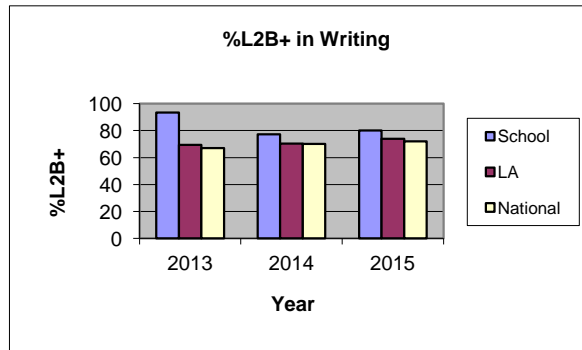

Key Stage 1 - Headline Figures **Monkton Infants School** **V1**

	Level 2+	2013	2014	2015	L2B+	2013	2014	2015	L3+	2013	2014	2015
Speaking & Listening	School	96.7	93.2	100	School				School	76.7	61.4	62.9
	LA	87.9	89.3	88.5	LA				LA	22	21.3	24.5
	National	89	89	90	National				National	23	24	25
Reading	School	96.7	95.5	94.3	School	96.7	86.4	91.4	School	70	54.5	45.7
	LA	87.5	90	90.4	LA	77.8	80.9	83	LA	26.6	27.4	29.7
	National	89	90	90	National	79	81	82	National	29	31	32
Writing	School	96.7	88.6	91.4	School	93.3	77.3	80	School	46.7	34.1	40
	LA	85.5	86.4	88.8	LA	69.3	70.3	73.9	LA	13.3	14.9	17.1
	National	85	86	88	National	67	70	72	National	15	16	18
Maths	School	96.7	95.5	97.1	School	90	90.9	77.1	School	50	45.5	40
	LA	89.6	91.7	92	LA	77.5	79.9	81.5	LA	20.1	22.7	23.9
	National	91	92	93	National	78	80	82	National	23	24	26
Science	School	96.7	97.7	97.1	School				School	50	38.6	57.1
	LA	89.3	89.9	90.3	LA				LA	16.8	18.1	22.5
	National	90	91	91	National				National	22	22	23