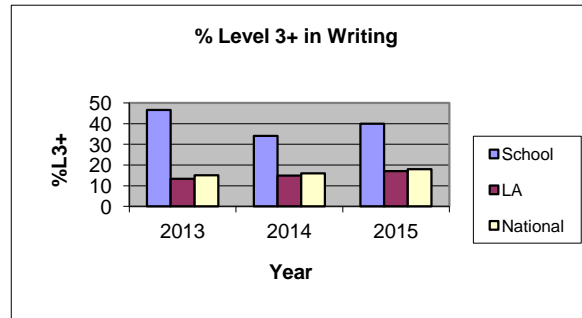

Key Stage 1 - Headline Figures **Monkton Infants School** **V1**

	Level 2+	2013	2014	2015	L2B+	2013	2014	2015	L3+	2013	2014	2015
Speaking & Listening	School	96.7	93.2	100	School				School	76.7	61.4	62.9
	LA	87.9	89.3	88.5	LA				LA	22	21.3	24.5
	National	89	89	90	National				National	23	24	25
Reading	School	96.7	95.5	94.3	School	96.7	86.4	91.4	School	70	54.5	45.7
	LA	87.5	90	90.4	LA	77.8	80.9	83	LA	26.6	27.4	29.7
	National	89	90	90	National	79	81	82	National	29	31	32
Writing	School	96.7	88.6	91.4	School	93.3	77.3	80	School	46.7	34.1	40
	LA	85.5	86.4	88.8	LA	69.3	70.3	73.9	LA	13.3	14.9	17.1
	National	85	86	88	National	67	70	72	National	15	16	18
Maths	School	96.7	95.5	97.1	School	90	90.9	77.1	School	50	45.5	40
	LA	89.6	91.7	92	LA	77.5	79.9	81.5	LA	20.1	22.7	23.9
	National	91	92	93	National	78	80	82	National	23	24	26
Science	School	96.7	97.7	97.1	School				School	50	38.6	57.1
	LA	89.3	89.9	90.3	LA				LA	16.8	18.1	22.5
	National	90	91	91	National				National	22	22	23