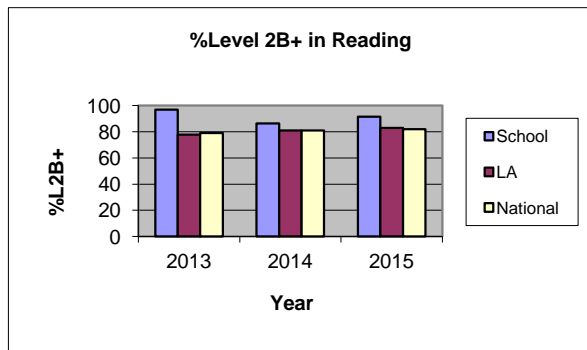

Key Stage 1 - Headline Figures **Monkton Infants School** **V1**

	Level 2+	2013	2014	2015	L2B+	2013	2014	2015	L3+	2013	2014	2015
Speaking & Listening	School	96.7	93.2	100	School				School	76.7	61.4	62.9
	LA	87.9	89.3	88.5	LA				LA	22	21.3	24.5
	National	89	89	90	National				National	23	24	25
Reading	School	96.7	95.5	94.3	School	96.7	86.4	91.4	School	70	54.5	45.7
	LA	87.5	90	90.4	LA	77.8	80.9	83	LA	26.6	27.4	29.7
	National	89	90	90	National	79	81	82	National	29	31	32
Writing	School	96.7	88.6	91.4	School	93.3	77.3	80	School	46.7	34.1	40
	LA	85.5	86.4	88.8	LA	69.3	70.3	73.9	LA	13.3	14.9	17.1
	National	85	86	88	National	67	70	72	National	15	16	18
Maths	School	96.7	95.5	97.1	School	90	90.9	77.1	School	50	45.5	40
	LA	89.6	91.7	92	LA	77.5	79.9	81.5	LA	20.1	22.7	23.9
	National	91	92	93	National	78	80	82	National	23	24	26
Science	School	96.7	97.7	97.1	School				School	50	38.6	57.1
	LA	89.3	89.9	90.3	LA				LA	16.8	18.1	22.5
	National	90	91	91	National				National	22	22	23