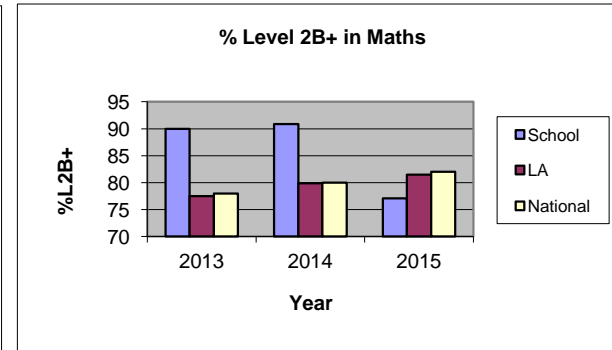

Key Stage 1 - Headline Figures **Monkton Infants School** **V1**

	Level 2+	2013	2014	2015	L2B+	2013	2014	2015	L3+	2013	2014	2015
Speaking & Listening	School	96.7	93.2	100	School				School	76.7	61.4	62.9
	LA	87.9	89.3	88.5	LA				LA	22	21.3	24.5
	National	89	89	90	National				National	23	24	25
Reading	School	96.7	95.5	94.3	School	96.7	86.4	91.4	School	70	54.5	45.7
	LA	87.5	90	90.4	LA	77.8	80.9	83	LA	26.6	27.4	29.7
	National	89	90	90	National	79	81	82	National	29	31	32
Writing	School	96.7	88.6	91.4	School	93.3	77.3	80	School	46.7	34.1	40
	LA	85.5	86.4	88.8	LA	69.3	70.3	73.9	LA	13.3	14.9	17.1
	National	85	86	88	National	67	70	72	National	15	16	18
Maths	School	96.7	95.5	97.1	School	90	90.9	77.1	School	50	45.5	40
	LA	89.6	91.7	92	LA	77.5	79.9	81.5	LA	20.1	22.7	23.9
	National	91	92	93	National	78	80	82	National	23	24	26
Science	School	96.7	97.7	97.1	School				School	50	38.6	57.1
	LA	89.3	89.9	90.3	LA				LA	16.8	18.1	22.5
	National	90	91	91	National				National	22	22	23