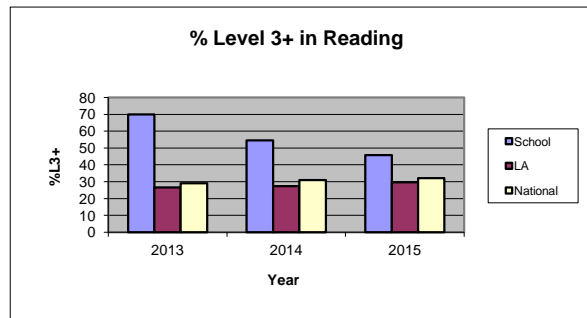

Key Stage 1 - Headline Figures **Monkton Infants School** **V1**

	Level 2+	2013	2014	2015	L2B+	2013	2014	2015	L3+	2013	2014	2015
Speaking & Listening	School	96.7	93.2	100	School				School	76.7	61.4	62.9
	LA	87.9	89.3	88.5	LA				LA	22	21.3	24.5
	National	89	89	90	National				National	23	24	25
Reading	School	96.7	95.5	94.3	School	96.7	86.4	91.4	School	70	54.5	45.7
	LA	87.5	90	90.4	LA	77.8	80.9	83	LA	26.6	27.4	29.7
	National	89	90	90	National	79	81	82	National	29	31	32
Writing	School	96.7	88.6	91.4	School	93.3	77.3	80	School	46.7	34.1	40
	LA	85.5	86.4	88.8	LA	69.3	70.3	73.9	LA	13.3	14.9	17.1
	National	85	86	88	National	67	70	72	National	15	16	18
Maths	School	96.7	95.5	97.1	School	90	90.9	77.1	School	50	45.5	40
	LA	89.6	91.7	92	LA	77.5	79.9	81.5	LA	20.1	22.7	23.9
	National	91	92	93	National	78	80	82	National	23	24	26
Science	School	96.7	97.7	97.1	School				School	50	38.6	57.1
	LA	89.3	89.9	90.3	LA				LA	16.8	18.1	22.5
	National	90	91	91	National				National	22	22	23