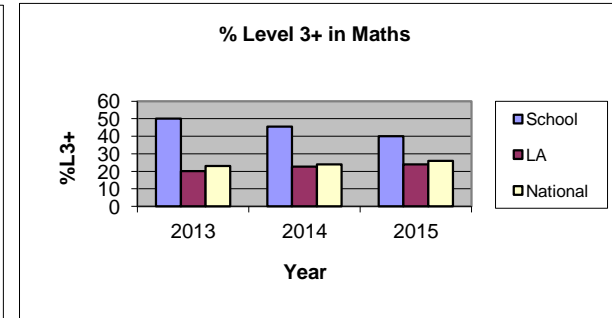

Key Stage 1 - Headline Figures **Monkton Infants School** **V1**

	Level 2+	2013	2014	2015	L2B+	2013	2014	2015	L3+	2013	2014	2015
Speaking & Listening	School	96.7	93.2	100	School				School	76.7	61.4	62.9
	LA	87.9	89.3	88.5	LA				LA	22	21.3	24.5
	National	89	89	90	National				National	23	24	25
Reading	School	96.7	95.5	94.3	School	96.7	86.4	91.4	School	70	54.5	45.7
	LA	87.5	90	90.4	LA	77.8	80.9	83	LA	26.6	27.4	29.7
	National	89	90	90	National	79	81	82	National	29	31	32
Writing	School	96.7	88.6	91.4	School	93.3	77.3	80	School	46.7	34.1	40
	LA	85.5	86.4	88.8	LA	69.3	70.3	73.9	LA	13.3	14.9	17.1
	National	85	86	88	National	67	70	72	National	15	16	18
Maths	School	96.7	95.5	97.1	School	90	90.9	77.1	School	50	45.5	40
	LA	89.6	91.7	92	LA	77.5	79.9	81.5	LA	20.1	22.7	23.9
	National	91	92	93	National	78	80	82	National	23	24	26
Science	School	96.7	97.7	97.1	School				School	50	38.6	57.1
	LA	89.3	89.9	90.3	LA				LA	16.8	18.1	22.5
	National	90	91	91	National				National	22	22	23