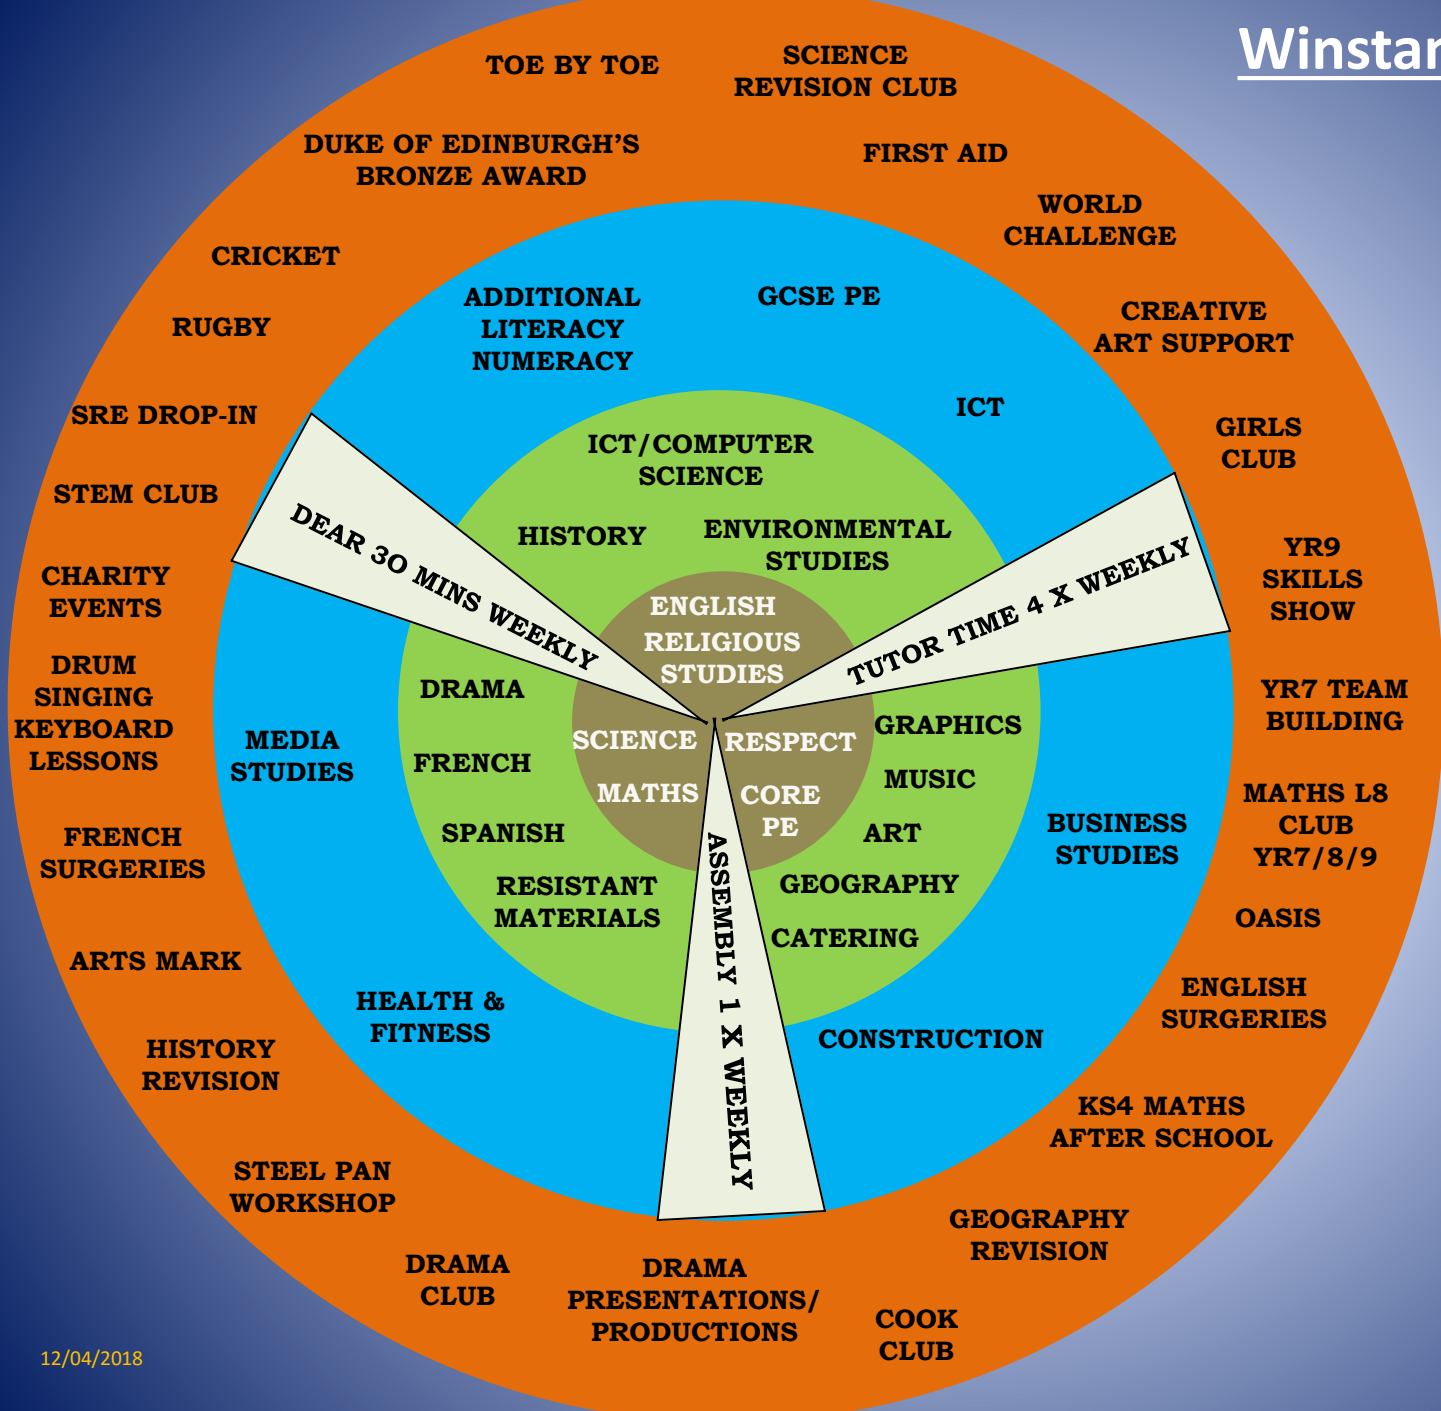

# Winstanley Curriculum

## Map

- Key
- Core curriculum KS3-4
  - Core extended curriculum
  - KS3 curriculum + GCSE curriculum choices
  - GCSE curriculum choices
  - Extra curricular activities, clubs and support sessions