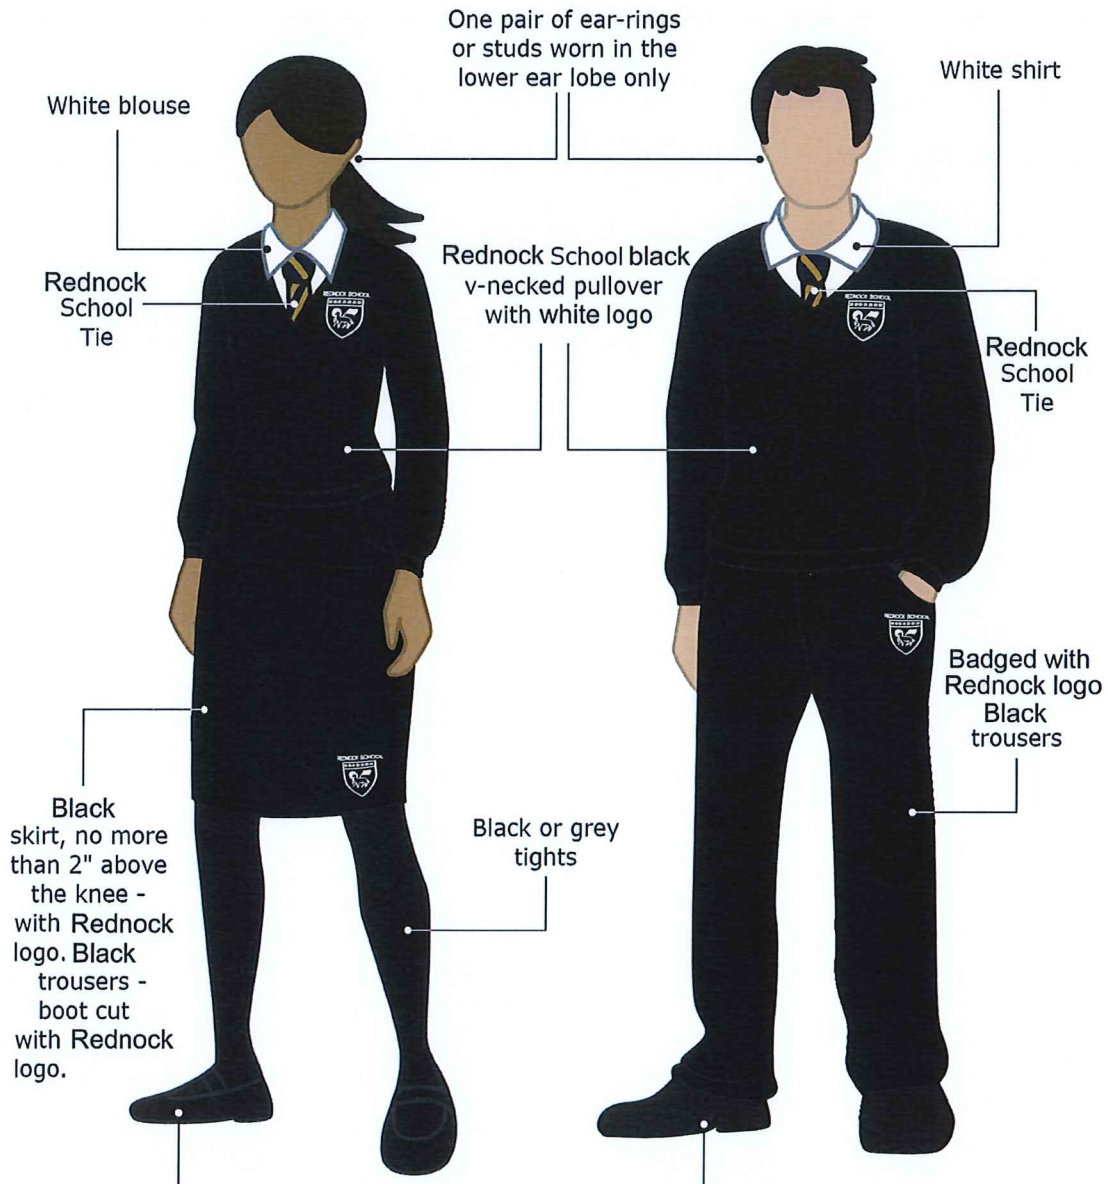

# Rednock School

## OFFICIAL UNIFORM GUIDE KS4

Plain black shoes either flat or with low heels. Shoes must be plain, entirely black and should not be canvas. Boots cannot be worn in school although they can be worn on the journey to and from school.